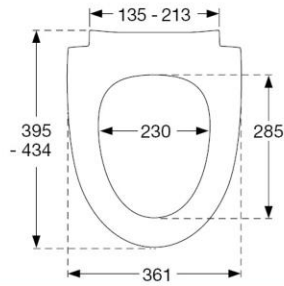

LAGERFØRT SORTIMENT
TOALETTSETER

PRESSALIT®

Nr. 1030 Pressalit SWAY Norden
med soft close og lift-off.

Polygiene®
LIFE TO CLEAN

☐ 011 hvit

NRF 6190367 (bakteriehemmende)