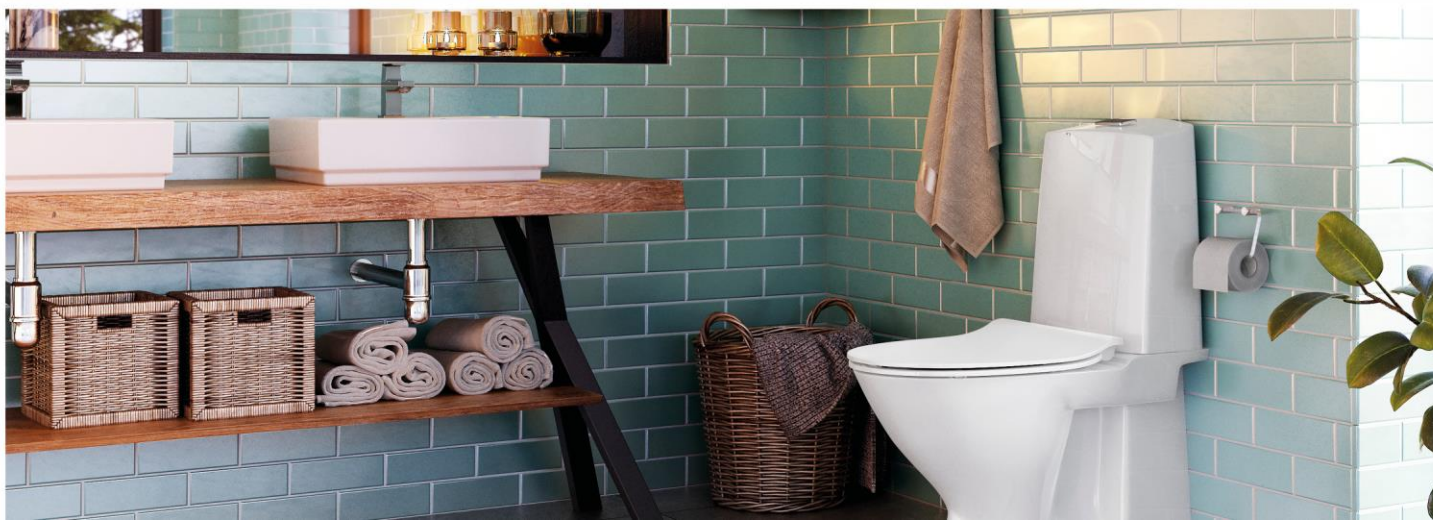

MADE IN DENMARK

KORTREISTE
PRODUKTER